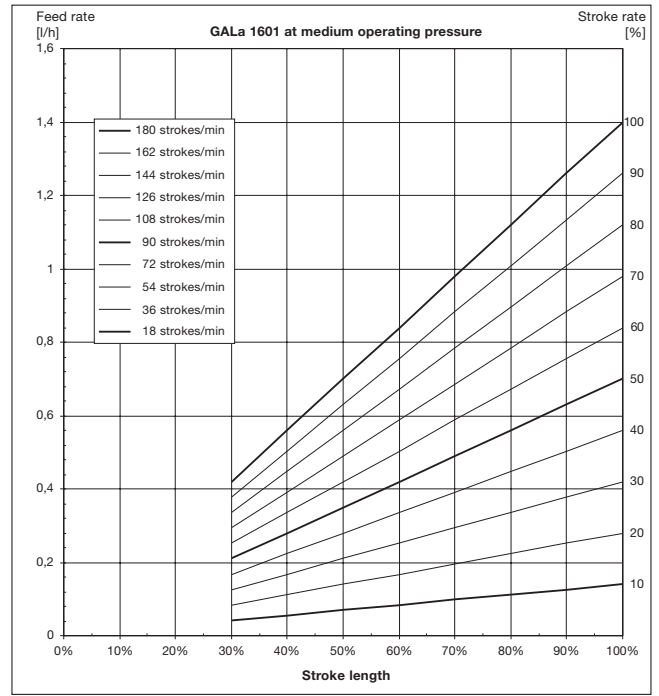

# Feed rate settings diagrams