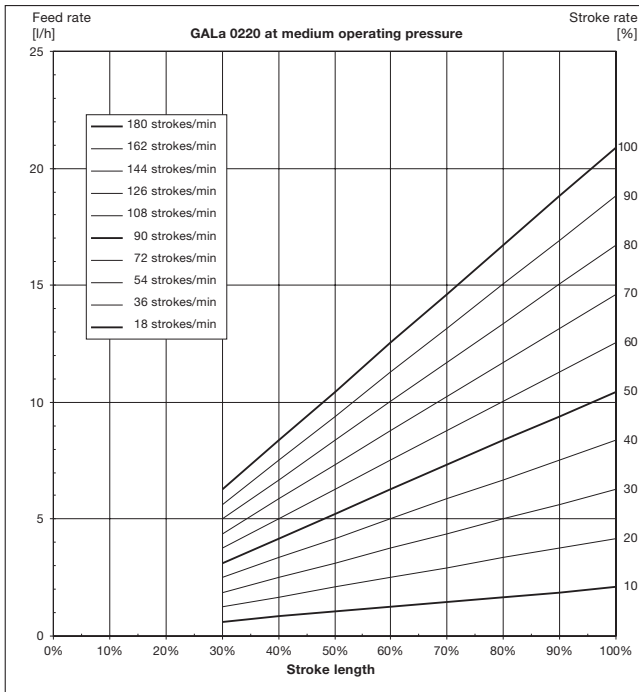

# Feed rate settings diagrams